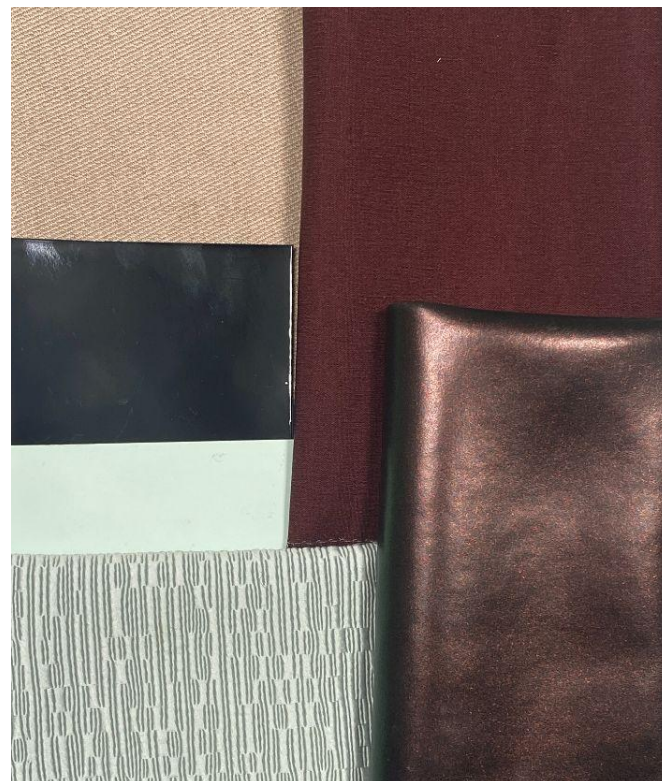

### Lifestyle

- Travels a lot
- Attend fashion shows
- Typical Sunday: art museums and coffee shops

Exterior color palette 01

## Midnight Shadow Red

Paint Application  
**Waterborne Car Paint**

Interior color palette 01

# Bay Moonlight